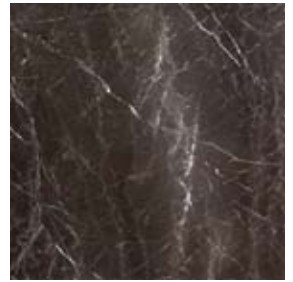

COCO

Polished

24" x 24"

SOLI

SHOWROOMS

ORANGE COUNTY 9920 Research Drive Irvine California 92618 T 714 804 0038 F 714 804 0046
LOS ANGELES 8336 Melrose Avenue Los Angeles California 90069 T 323 951 9903 F 323 951 9909

Email us at info@soliusa.com for additional product information.

SOLI INC. © Copyright 2015. All rights reserved.