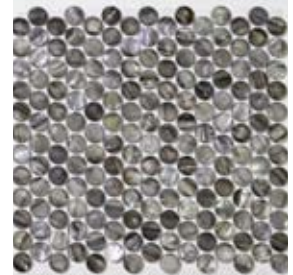

KONA
12" x 12"

SOLI

SHOWROOMS
ORANGE COUNTY 9920 Research Drive Irvine California 92618 T 714 804 0038 F 714 804 0046
LOS ANGELES 8336 Melrose Avenue Los Angeles California 90069 T 323 951 9903 F 323 951 9909

Email us at info@soliusa.com for additional product information.

SOLI INC. © Copyright 2015. All rights reserved.