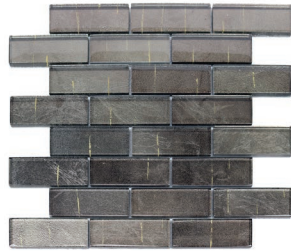

ATHIRIUM

9068

SILVER MAPLE

9058

ATHIRIUM

9068

ERINGYUM*

9069

GOLDEN WILLOW

9054

WISTERIA

9060

TAMARIND*

9059

FOLIA GLASS

SIZE
12" x 12"

THICKNESS
1/4"

FINISH
Polished

APPLICATION
Interior Vertical Surfaces Only
Wet/Dry
Not Suitable for Pools
No Direct Sunlight

*Discontinued