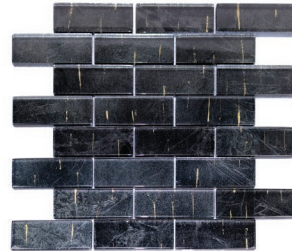

ATHIRIUM

9068

SILVER MAPLE

9058

ATHIRIUM

9068

ERINGYUM*

9069

GOLDEN WILLOW

9054

WISTERIA

9060

TAMARIND*

9059

FOLIA GLASS

SIZE
12" x 12"

THICKNESS
1/4"

FINISH
Polished

APPLICATION
Interior Vertical Surfaces Only
Wet/Dry
Not Suitable for Pools
No Direct Sunlight

*Discontinued