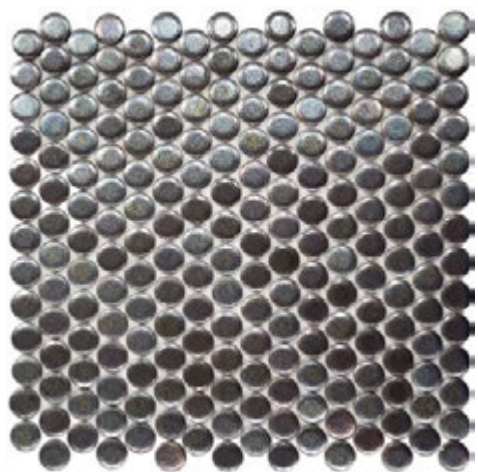

# YENNY ROUNDS

2005 VANILLA

2008 BONE

2006 DENIM

2007 COCOA

2009 BRONZE METALLIC