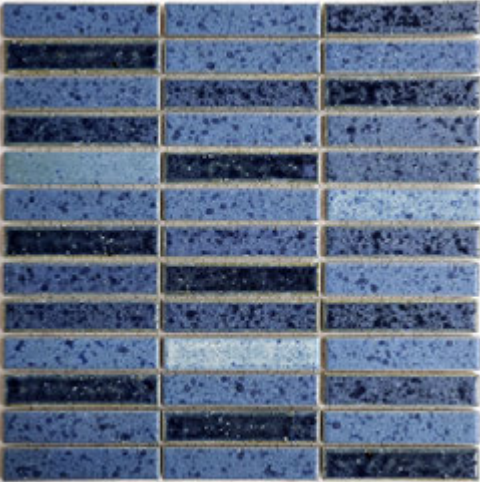

# IRIEDE

2020 SHIRO

2021 KURIMU

2022 MIDORI

2023 BLOO

2024 KURO

**SIZE**  
11.81" X 11.81"  
**THICKNESS**  
1/4"  
**MATERIAL**  
Japanese Porcelain  
**APPLICATION**  
Wall/Interior Floor  
Wet/Dry  
Suitable For Pools