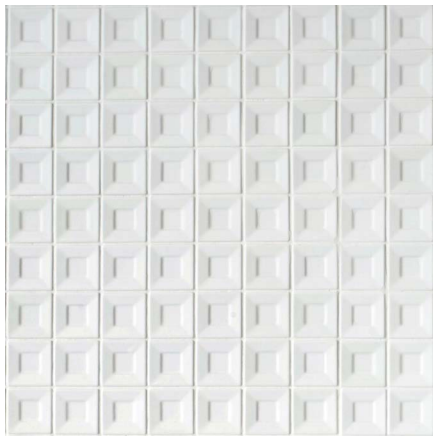

Shogun White

WHITE GLAZED

SILVER METALLIC*

BRONZE METALLIC*

SHOGUN

SPECIAL ORDER ONLY

SIZE

11-3/4" x 11-3/4" x 1/4"

MATERIAL

Glazed Porcelain

Metallic Porcelain*

APPLICATION

Interior/Exterior

Vertical Surfaces Only

Not Suitable for Pools