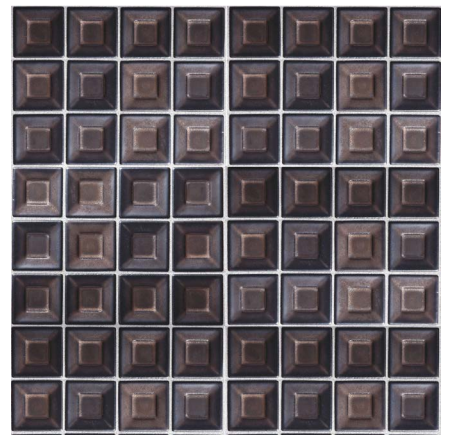

Shogun White

WHITE GLAZED

SILVER METALLIC*

BRONZE METALLIC*

SHOGUN

SPECIAL ORDER ONLY

SIZE

11-3/4" x 11-3/4" x 1/4"

MATERIAL

Glazed Porcelain

Metallic Porcelain*

APPLICATION

Interior/Exterior

Vertical Surfaces Only

Not Suitable for Pools