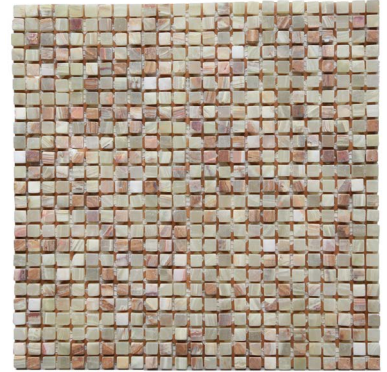

MICRO AQUA

$28.43 /SHEET
~~$8.53~~
306 PIECES
409 PIECES