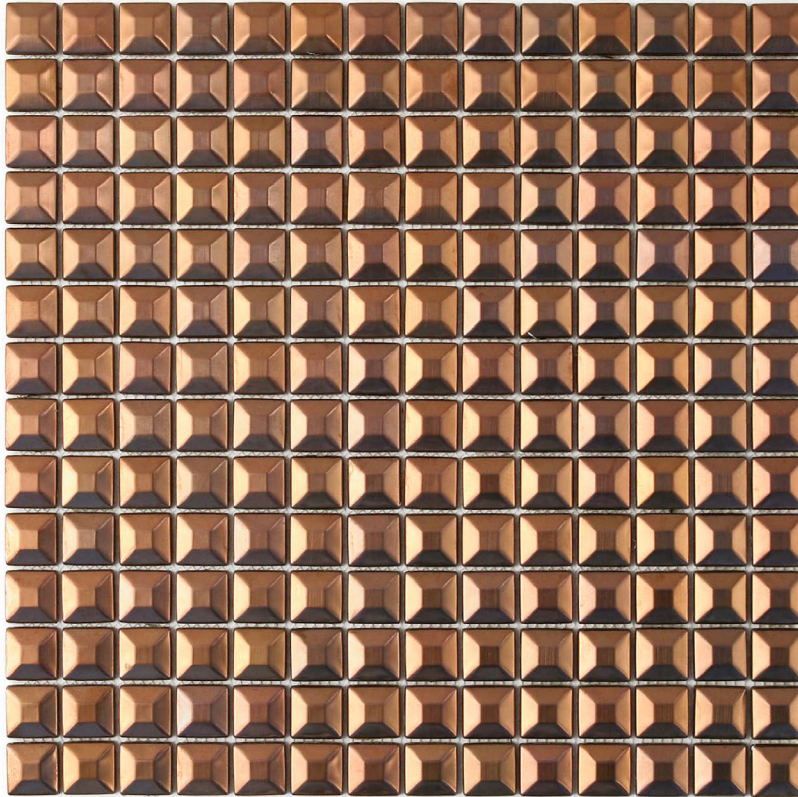

# BYZANTINE STAINLESS STEEL

SOLI

SIZE

12" x 12" x 1/4"

9014 MAXIMUS

~~\$33.75~~ /PC

\$10.13

353 PIECES