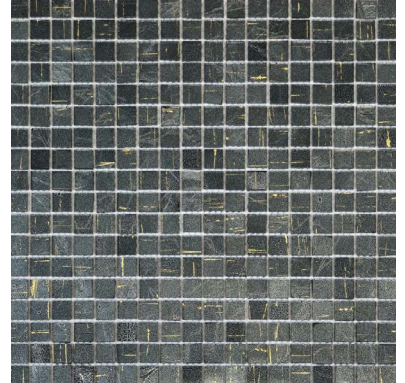

AMETHYS

~~$36.50~~ /SHEET

$10.95

127 PIECES