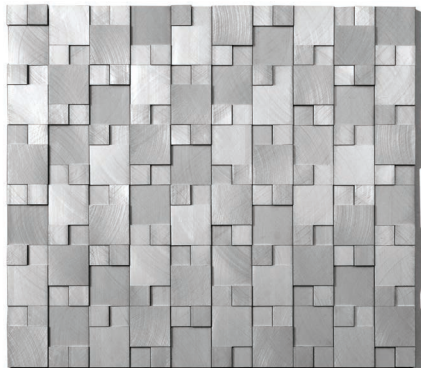

SIZE

10-3/4" x 11-7/8" x 3/8"

ALUMINUM

GADGET

~~$36~~ / PC
$10.80
350 PIECES