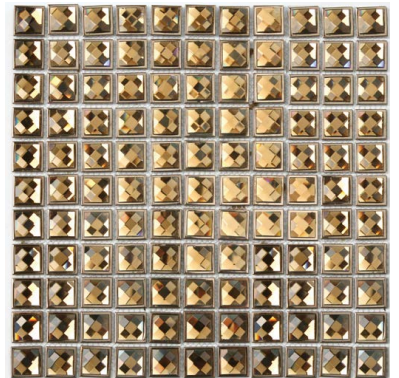

\$44 /SHEET

**\$13.20**

100 PIECES

CITRINE

\$44 /SHEET

**\$13.20**

80 PIECES

MARQUIS GLASS