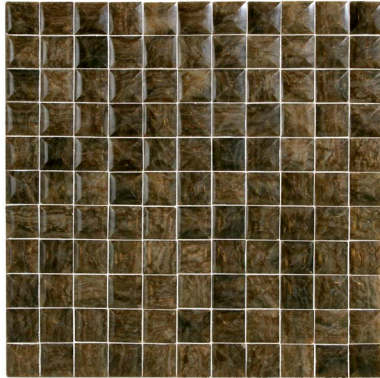

# ONYX

IRREGULAR

~~\$18~~ /SHEET  
**\$5.40**  
3901 PIECES

GARNET

~~\$47~~ /SHEET  
**\$14.10**  
63 PIECES

SCORPIO

~~\$47~~ /SHEET  
**\$14.10**  
806 PIECES