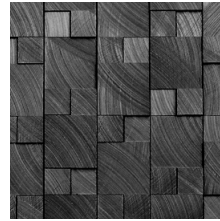

ALUMINUM MOSAIC

SIZE

10"-3/4" x 11-7/8"

THICKNESS

3/8"

FINISH

Brushed Aluminum

COLORS

6

APPLICATION

Commercial/Residential

Vertical Surfaces Only

Interior Only

Wet/Dry

Not Suitable for Pools

NOTE:

During the manufacturing process, color is applied to the surface of the mosaics via spray coating. Variations will occur from lot to lot. The specifications shown above represent our current inventory. Custom sizes, colors and finishes are all available via special order. Contact us for a sample of our current assortment.

Droid