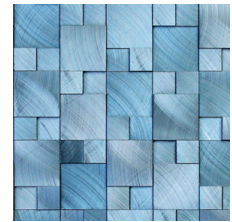

Gizmo

Widget

SHOWROOMS

ORANGE COUNTY 9920 Research Drive Irvine California 92618 T 714 804 0038 F 714 804 0046
LOS ANGELES 8336 Melrose Avenue Los Angeles California 90069 T 323 951 9903 F 323 951 9909

Email us at info@soliusa.com for additional product information.

SOLI INC. © Copyright 2015. All rights reserved.