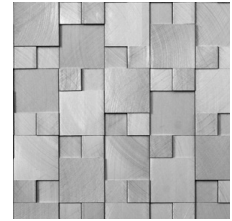

ALUMINUM MOSAIC

SIZE

10"-3/4" x 11-7/8"

THICKNESS

3/8"

FINISH

Brushed Aluminum

COLORS

6

APPLICATION

Commercial/Residential

Vertical Surfaces Only

Interior Only

Wet/Dry

Not Suitable for Pools

NOTE:

During the manufacturing process, color is applied to the surface of the mosaics via spray coating. Variations will occur from lot to lot. The specifications shown above represent our current inventory. Custom sizes, colors and finishes are all available via special order. Contact us for a sample of our current assortment.

Gadget

SHOWROOMS

ORANGE COUNTY 9920 Research Drive Irvine California 92618 T 714 804 0038 F 714 804 0046
LOS ANGELES 8336 Melrose Avenue Los Angeles California 90069 T 323 951 9903 F 323 951 9909

Email us at info@soliusa.com for additional product information.

SOLI INC. © Copyright 2015. All rights reserved.