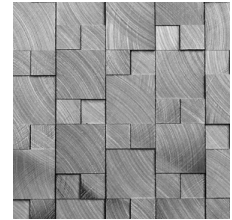

Gadget

Gizmo