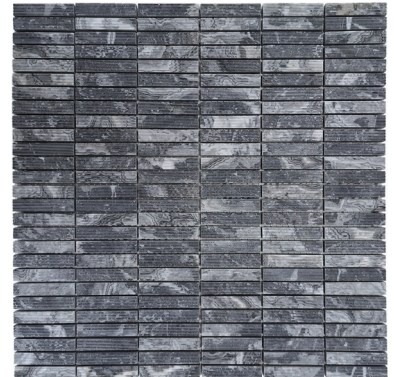

4029 BLU

4091 BIANCO

4095 GRIGIO

4092 BLU

4094 NERO

4093 MARRONE

## AVANTE

SIZE  
12 1/8" x 12 1/4"  
THICKNESS  
5/16"

FINISH  
Honed Stone Mosaic

APPLICATION  
Interior/Exterior  
Floor/Wall  
Wet/Dry  
Not Suitable for Pools