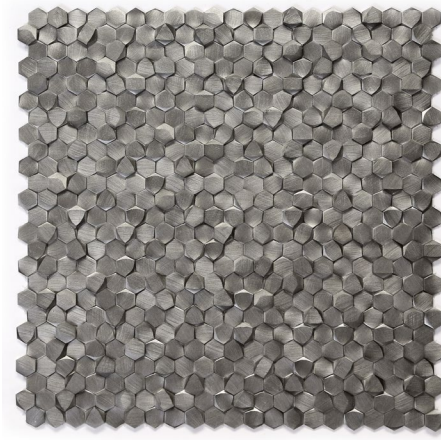

SILVER

SILVER

CHARCOAL

## ESCALIA

SIZE  
12" x 12"

THICKNESS  
1/16" - 1/8"

FINISH  
Brushed

APPLICATION  
Interior/Exterior  
Vertical Surfaces Only  
Wet/Dry