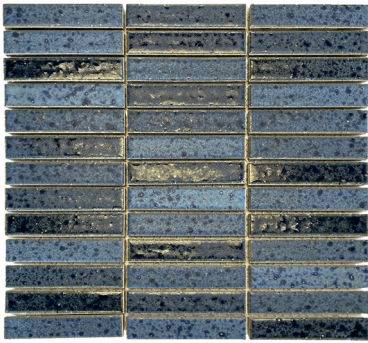

2021 Kumimu

2020 SHIRO

2021 KURIMU

2022 MIDORI

2023 BLOO

2024 KURO

IRIEDE PORCELAIN

SIZE
 11 4/5" x 11 4/5" x 1/8"

MATERIAL
 Glazed Porcelain

APPLICATION
 Interior/Exterior
 Wet/Dry
 Interior Floor Only/Wall
 Suitable for Pools