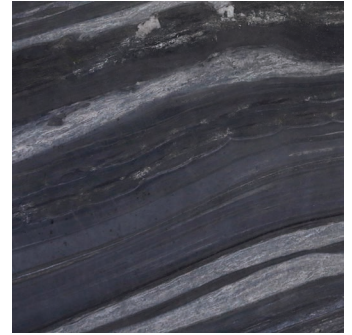

MARBLE

ALASKA

COCO

ERAMOSA CROSS CUT

ERAMOSA VEIN CUT

HAISHA DARK

HAISHA LIGHT

IMPALA MARBLE

LEBLON

LOIRE

LOTUS

ROYAL CREAM

SAHARAH BEIGE

SERENGETI ACID

SERENGETI POLISHED

ZANZIBAR

SIZES
9" X 18"
15" X 30"

THICKNESS
Variable by Size

FINISHES
Honed
Polished

COLORS
15

APPLICATION
Commercial/Residential
Walls/Floors
Interior/Exterior
Wet/Dry
Not Suitable for Pools