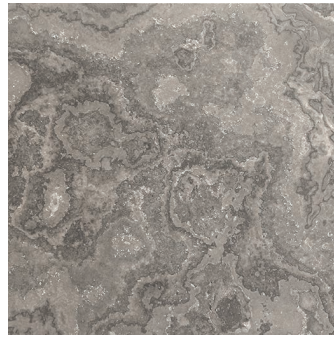

MARBLE

ALASKA

COCO

ERAMOSA CROSS CUT

ERAMOSA VEIN CUT

HAISHA DARK

HAISHA LIGHT

IMPALA MARBLE

LEBLON

LOIRE

LOTUS

ROYAL CREAM

SAHARAH BEIGE

SERENGETI ACID

SERENGETI POLISHED

ZANZIBAR

SIZES
9" X 18"
15" X 30"

THICKNESS
Variable by Size

FINISHES
Honed
Polished

COLORS
15

APPLICATION
Commercial/Residential
Walls/Floors
Interior/Exterior
Wet/Dry
Not Suitable for Pools