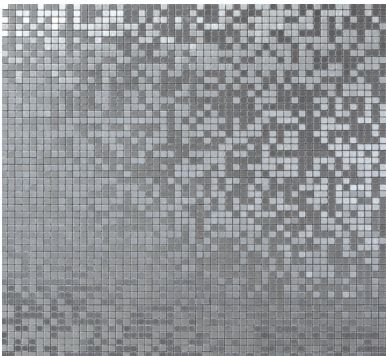

Micro Aluminum Foil

FOIL

ALLOY

# MICRO ALUMINUM

**SIZE**

Micro  
 11-7/16" x 11-7/16" x 1/8"  
 Textile  
 10 5/8" x 11" x 1/8"

**MATERIAL**

Brushed Aluminum

**APPLICATION**

Interior Only  
 Dry Vertical Surfaces Only  
 Not Suitable for Pools