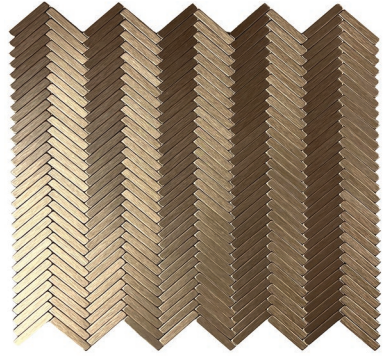

TEXTILE ALLOY