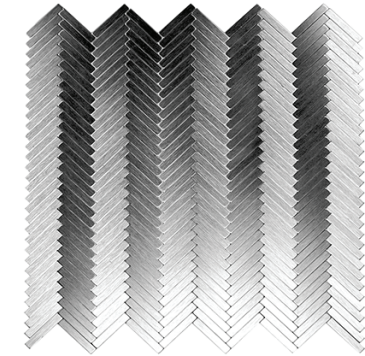

# MICRO ALUMINUM

**SIZE**

Micro  
 11-7/16" x 11-7/16" x 1/8"  
 Textile  
 10 5/8" x 11" x 1/8"

**MATERIAL**

Brushed Aluminum

**APPLICATION**

Interior Only  
 Dry Vertical Surfaces Only  
 Not Suitable for Pools

TEXTILE FOIL

TEXTILE ALLOY