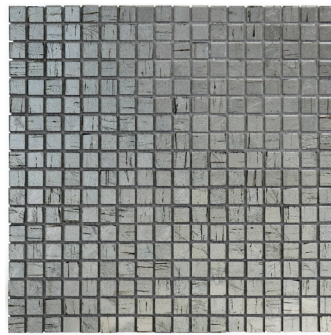

BORAGE

9105

WINTER BIRCH

9103

BORAGE

9105

SILVERMOUND

9108

\*AMETHYS

9107

\*SEA HOLLY

9106

HARVEST

9102

\*HAWTHORN

9100

## MICRO FOLIA GLASS

SIZE  
11-3/4" x 11-3/4"

THICKNESS  
1/8"

FINISH  
Polished

APPLICATION  
Interior Vertical Surfaces Only  
Wet/Dry  
Not Suitable for Pools  
No Direct Sunlight

\*Discontinued