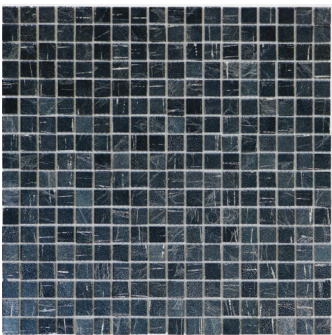

BORAGE

9105

WINTER BIRCH

9103

BORAGE

9105

SILVERMOUND

9108

\*AMETHYS

9107

\*SEA HOLLY

9106

HARVEST

9102

\*HAWTHORN

9100

## MICRO FOLIA GLASS

SIZE  
11-3/4" x 11-3/4"

THICKNESS  
1/8"

FINISH  
Polished

APPLICATION  
Interior Vertical Surfaces Only  
Wet/Dry  
Not Suitable for Pools  
No Direct Sunlight

\*Discontinued