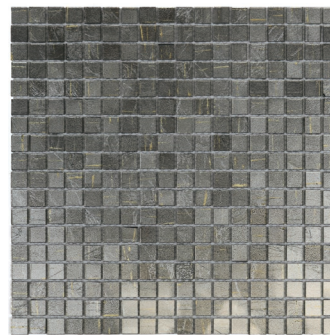

BORAGE

9105

WINTER BIRCH

9103

BORAGE

9105

SILVERMOUND

9108

\*AMETHYS

9107

\*SEA HOLLY

9106

HARVEST

9102

\*HAWTHORN

9100

## MICRO FOLIA GLASS

SIZE  
11-3/4" x 11-3/4"

THICKNESS  
1/8"

FINISH  
Polished

APPLICATION  
Interior Vertical Surfaces Only  
Wet/Dry  
Not Suitable for Pools  
No Direct Sunlight

\*Discontinued