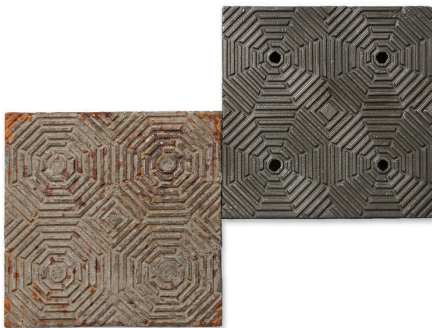

RECLAIMED CAST IRON TILES

MATERIAL
Salvaged Cast Iron

TILE SIZE
Square - 12" x 12" x 1"
Triangle - 10" x 1"

FINISH
Natural
Polished

APPLICATION
Interior/Exterior
Walls/Floors
Wet/Dry
Not Suitable for Pools

SQUARE

TRIANGLE

NOTE:

Reclaimed products are salvaged architectural elements. Variations will occur from piece to piece and are inherent to the beauty of the material. The specifications shown above represent our current inventory. Custom sizes, colors and finishes are all available via special order. Contact us for a sample of our current assortment.