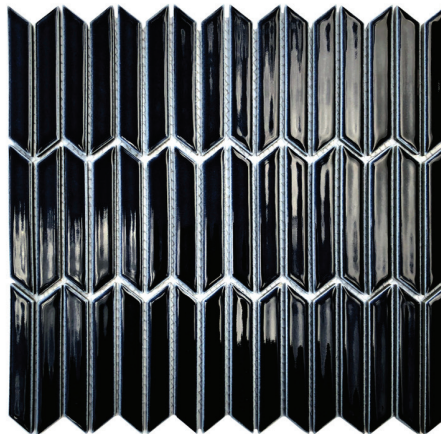

HAIRO

JUJU

HEILI

LUMIN*

HAIRO

SHEBU

SIZE
10 9/16" x 10 5/8"

THICKNESS
1/4"

FINISH
Glazed Porcelain

APPLICATION
Interior/Exterior*
Wall
Wet/Dry*
Suitable for Pool*

*Lumin is NOT suitable for exterior or wet applications.