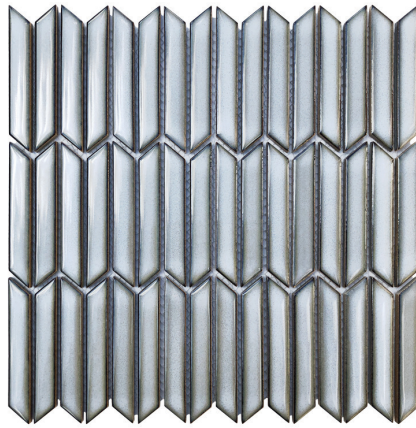

HAIRO

JUJU

HEILI

LUMIN*

HAIRO

SHEBU

SIZE
10 9/16" x 10 5/8"

THICKNESS
1/4"

FINISH
Glazed Porcelain

APPLICATION
Interior/Exterior*
Wall
Wet/Dry*
Suitable for Pool*

*Lumin is NOT suitable for exterior or wet applications.