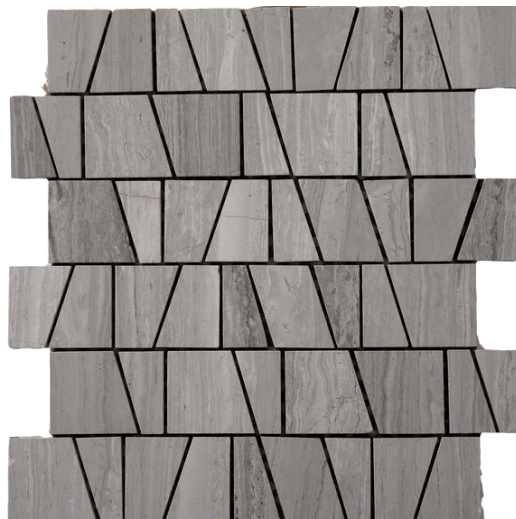

STYLE: HAISA DARKK GEOMETRIC MOSAIC
QUANTITY:827