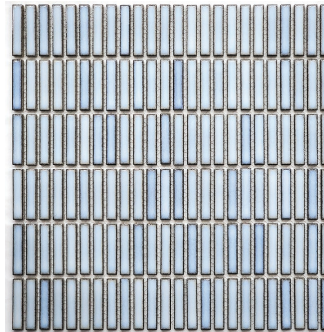

11 GRAY

GLOSS WHITE 00

MATTE WHITE 10

SKY BLU 01

GRAY 11

SLATE BLU 02

PEWTER 13

DEEP BLU 03

OLIVE 12

## SELMA PORCELAIN

SIZE  
11.81" x 11.81"

THICKNESS  
.23"

FINISH  
Polished/Honed

APPLICATION  
Interior/Exterior  
Interior Floor (dry)/Wall  
Wet/Dry  
Suitable for Pools