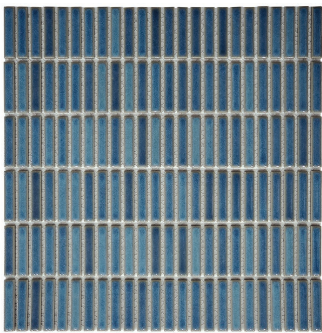

11 GRAY

GLOSS WHITE 00

MATTE WHITE 10

SKY BLU 01

GRAY 11

SLATE BLU 02

PEWTER 13

DEEP BLU 03

OLIVE 12

## SELMA PORCELAIN

SIZE  
11.81" x 11.81"

THICKNESS  
.23"

FINISH  
Polished/Honed

APPLICATION  
Interior/Exterior  
Interior Floor (dry)/Wall  
Wet/Dry  
Suitable for Pools