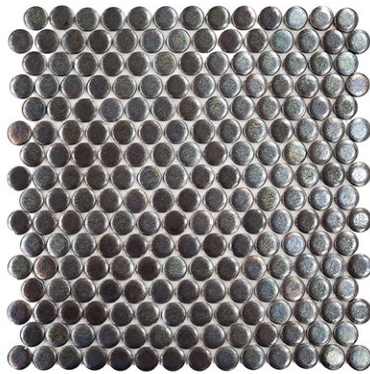

2005 Vanilla

2005 VANILLA

2008 BONE

2006 DENIM

2007 COCOA

2009 BRONZE METALLIC

YENNY ROUNDS

SIZE
11.5" x 11.61" x 1/4"

MATERIAL
Glazed Porcelain

APPLICATION
Interior/Exterior
Wall/Floor
Wet/Dry
Suitable for Pools