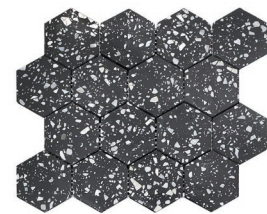

ESAGONO HEXAGON

TERRAZZO MOSAIC

SIZE

Spina: 12" x 11 ⁷/₂₀"

Piazza: 12" x 12"

Esagono: 10 ¹/₄" x 11 ¹⁷/₂₀"

THICKNESS

1/4"

FINISH

Terrazzo

APPLICATION

Commercial/Residential

Walls/Floors

Interior/Exterior

Wet/Dry

Not Suitable for Pools

SPINA WHITE 9221

SPINA GREY 9221

SPINA BLACK 9221

ESAGONO WHITE 9222

ESAGONO GREY 9222

ESAGONO BLACK 9222

PIAZZA WHITE 9220

PIAZZA GREY 9220