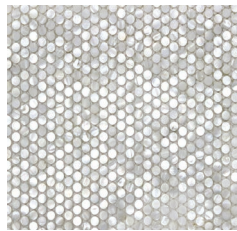

LEILANI

SIZES:

- Aloha, Maikai : 12" x 12" x 1/16"
- Hoku : 11" x 11-1/2" x 1/16"
- Hula : 12" x 12" x 1/16"
- Galapagos : 11" x 12" x 1/8"
- Honi, Leilani, Nani : 11 1/2" x 12" x 1/16"
- Kahala : 11-1/4" x 12" x 1/16"
- Lau : 11" x 11-3/4" x 1/16"
- Mahalo : 11 1/4" x 12" x 1/16"
- Mauritius : 10" x 11" x 1/8"
- Okalani : 11" x 11" x 1/16"
- Pua : 10" x 10 1/2" x 1/16"

MATERIAL

Mother of Pearl Seashells

APPLICATION

Interior/Exterior
Wet/Dry
Vertical Surfaces Only

NOT FOR USE ON FLOORS