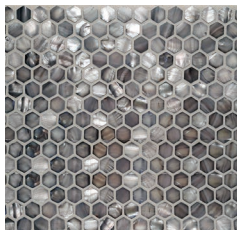

MAIKAI

HOKU

ALOHA

NANI

KAHALA

GALAPAGOS

MAURITIUS

SIZES:

- Aloha, Maikai : 12" x 12" x 1/16"
- Hoku : 11" x 11-1/2" x 1/16"
- Hula : 12" x 12" x 1/16"
- Galapagos : 11" x 12" x 1/8"
- Honi, Leilani, Nani : 11 1/2" x 12" x 1/16"
- Kahala : 11-1/4" x 12" x 1/16"
- Lau : 11" x 11-3/4" x 1/16"
- Mahalo : 11 1/4" x 12" x 1/16"
- Mauritius : 10" x 11" x 1/8"
- Okalani : 11" x 11" x 1/16"
- Pua : 10" x 10 1/2" x 1/16"

MATERIAL

Mother of Pearl Seashells

APPLICATION

Interior/Exterior
Wet/Dry
Vertical Surfaces Only

NOT FOR USE ON FLOORS