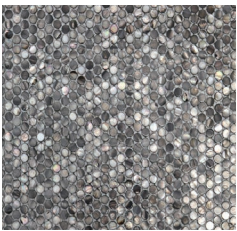

MAIKAI

HOKU

ALOHA

NANI

KAHALA

GALAPAGOS

MAURITIUS

SIZES:

- Aloha, Maikai : 12" x 12" x 1/16"
- Hoku : 11" x 11-1/2" x 1/16"
- Hula : 12" x 12" x 1/16"
- Galapagos : 11" x 12" x 1/8"
- Honi, Leilani, Nani : 11 1/2" x 12" x 1/16"
- Kahala : 11-1/4" x 12" x 1/16"
- Lau : 11" x 11-3/4" x 1/16"
- Mahalo : 11 1/4" x 12" x 1/16"
- Mauritius : 10" x 11" x 1/8"
- Okalani : 11" x 11" x 1/16"
- Pua : 10" x 10 1/2" x 1/16"

MATERIAL

Mother of Pearl Seashells

APPLICATION

Interior/Exterior
Wet/Dry
Vertical Surfaces Only

NOT FOR USE ON FLOORS