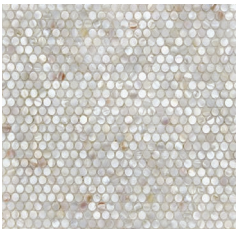

HONI

SIZES:

- Aloha, Maikai : 12" x 12" x 1/16"
- Hoku : 11" x 11-1/2" x 1/16"
- Hula : 12" x 12" x 1/16"
- Galapagos : 11" x 12" x 1/8"
- Honi, Leilani, Nani : 11 1/2" x 12" x 1/16"
- Kahala : 11-1/4" x 12" x 1/16"
- Lau : 11" x 11-3/4" x 1/16"
- Mahalo : 11 1/4" x 12" x 1/16"
- Mauritius : 10" x 11" x 1/8"
- Okalani : 11" x 11" x 1/16"
- Pua : 10" x 10 1/2" x 1/16"

MATERIAL

Mother of Pearl Seashells

APPLICATION

Interior/Exterior
Wet/Dry
Vertical Surfaces Only

NOT FOR USE ON FLOORS